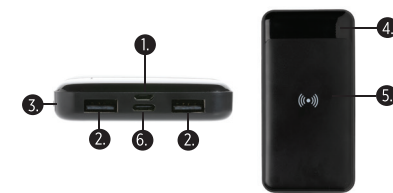

XDCOLLECTION

**RCS standard recycled
plastic wireless powerbank**

Copyright© XD P322.67X

ENGLISH

TO CHARGE YOUR MOBILE DEVICE USING THE POWERBANK
By cable: